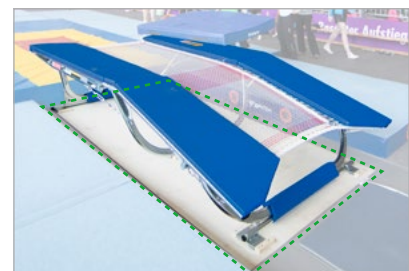

PRODUCT DETAILS:

- Frame: 350 x 190 x 70 cm, flat-oval tube made of special steel; galvanized
- Legs: Flat-oval tube made of special steel, strengthened by brace; galvanized
- Jumping bed (292 x 92 cm) made of 6 x 6 mm wide weaved nylon bands
- 98 steel springs (length 235 mm, Ø 28.5 mm); 4 strengthened corner springs (length 258 mm, Ø 39 mm); galvanized.
- Shock absorbing and stable frame pads
- Genuine hologram label
- FIG-certified

ARTICLE NUMBER:

- **23200** Double-Minitramp Ultimate, 1 pair roller stands and service bag

Accessories:

- **23005** Run-up track Double-Minitramp
- **26101** Landing mat cover
- **26200** Set of landing mats (3 mats)
- **28600** Eurotramp spotting mat
- **23201** Anti-slip plates for Double-Minitramp

• Art. No. 23005 Run-up track

• Art. No. 26101 Landing mat cover

• Art. No. 28600 Eurotramp spotting mat

• Art. No. 23201 Anti-slip plates for DMT