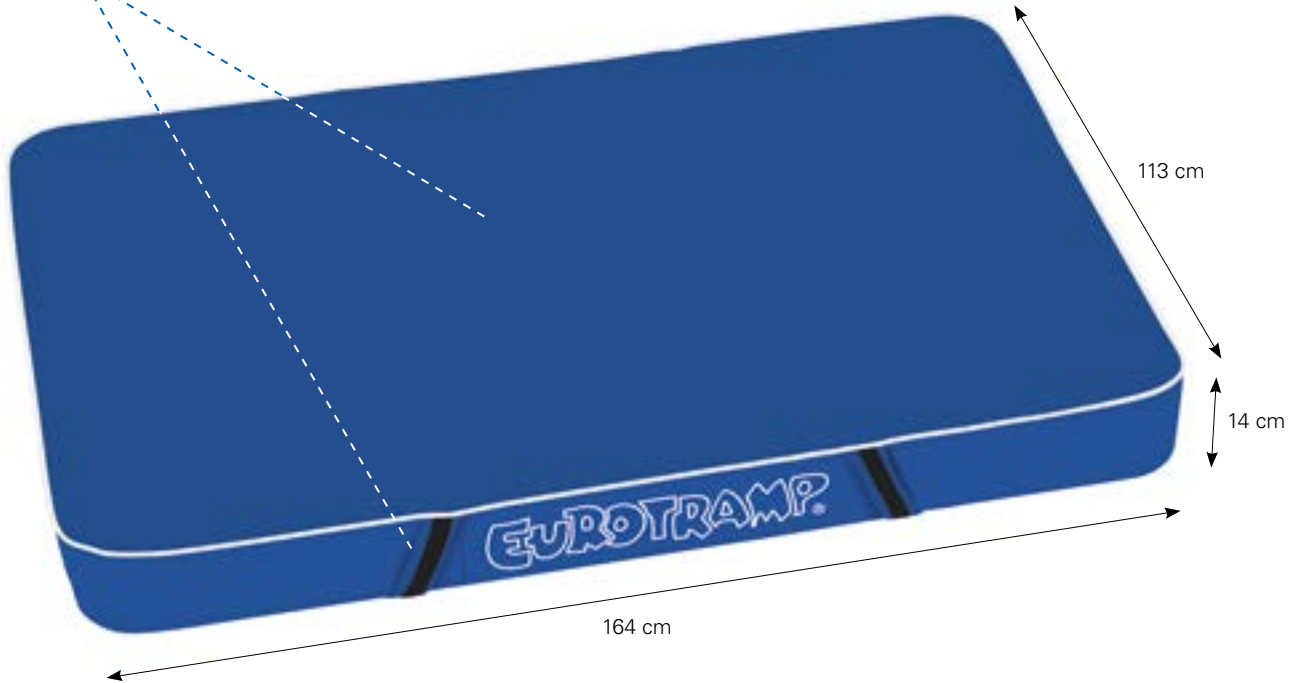

Grip material and outer fabric are pleasant to the skin

#### PRODUCT DETAILS:

- Developed and adapted to the revised FIG Apparatus Norms
- Excellent cushioning properties
- Weight optimized for easier handling
- Edges are rounded to avoid bumping or getting caught when pushing or throwing
- New handle design for ergonomic optimization of hand position, different arrangement of the handles to suit individual preferences
- Dimensions: 164 x 113 x 14 cm
- Weight: 8 kg

#### ARTICLE NUMBER:

- 28600 Eurotramp spotting mat