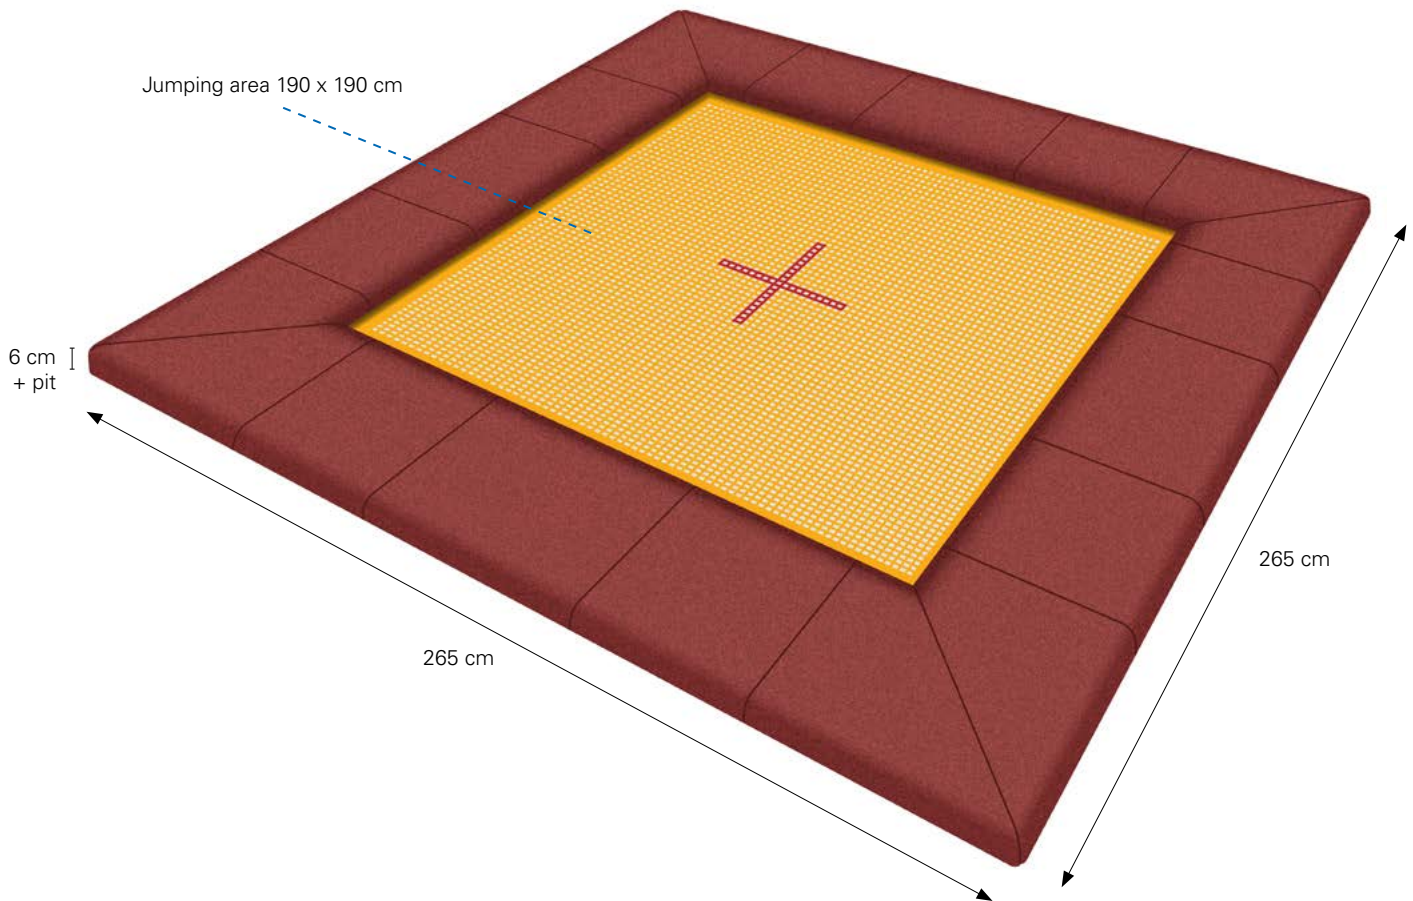

Suitable for playgrounds
according to DIN EN 1176

PVC-coated jumping bed

All-season use

UV-light resistant

Water-resistant

Cold-resistant

Wheelchair accessible

PRODUCT DETAILS:

- "Kindergarten" model for supervised playground areas
- Frame: 265 x 265 cm made of special steel; hot-dip galvanized
- Jumping bed made of PVC-coated synthetics, 199 x 199 cm, not vandal-proof
- 84 steel springs (length 145 mm, Ø 20 mm)
- With robust screen printing plates
- Impact protection system with rounded edges (optional)
- Wheelchair accessible - safe and smooth entry and exit with attendant due to rounded edges
- Disassembled delivery

ARTICLE NUMBER:

- **94500** Wehrfritz FUN XL "Kindergarten"

Impact protection (optional)

- **E94541** Impact protection system Wehrfritz Fun XL, 265 x 265 cm, complete set, red

Designed and manufactured
exclusively for: