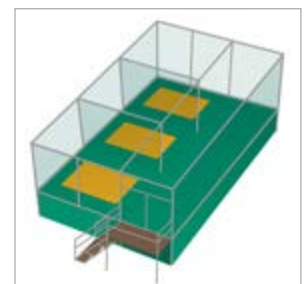

Illus.: Art. 98010K Trampoline Set „Stationary“ 10-fields

All-season use

UV-light resistant

Water-resistant

Cold-resistant

PVC

Example:
3 jump areas with field separation.

Contact us for a personal support:
welcom@eurotramp.com

PRODUCT DETAILS:

- Trampoline Set "Stationary" optionally expandable
- Dimensions basic frame: 2,80 x 4,60 m, made of special steel; hot-dip galvanized
- Jumping bed (336 x 183 cm) made of PVC-coated synthetics (UV-resistant and weatherproof)
- Steel springs (length 235 mm, Ø 30 mm); hot-dip galvanized (100 pieces per jumping area)
- Frame pads made of high quality PE foam (max. 3 % water reception) and robust PVC covering
- Completely equipped with door section (2-10 jump areas)
- Middle gangway with wooden and PVC/foam covering
- Fence made of polypropylen 300 cm high
- Frame pads and fence optionally in green or blue
- Attachment of advertisement boards and banners possible

ARTICLE NUMBER:

- **98001K** Trampoline Set "Stationary", 1 jump area, without middle gangway. Dimensions: 3,80 x 4,60 m with simple stairway and simplified slip access through overlapping polypropylene net
- **98002K** Trampoline Set "Stationary", 2 jump areas. Dimensions: 2,96 x 11,30 m with stairway
- **98004K** Trampoline Set "Stationary", 4 jump areas. Dimensions: 5,46 x 11,30 m with stairway
- **98006K** Trampoline Set "Stationary", 6 jump areas. Dimensions: 8,12 x 11,30 m with stairway
- **98008K** Trampoline Set "Stationary", 8 jump areas. Dimensions: 11,78 x 11,30 m with stairway
- **98010K** Trampoline Set "Stationary", 10 jump areas. Dimensions: 14,44 x 11,30 m with stairway