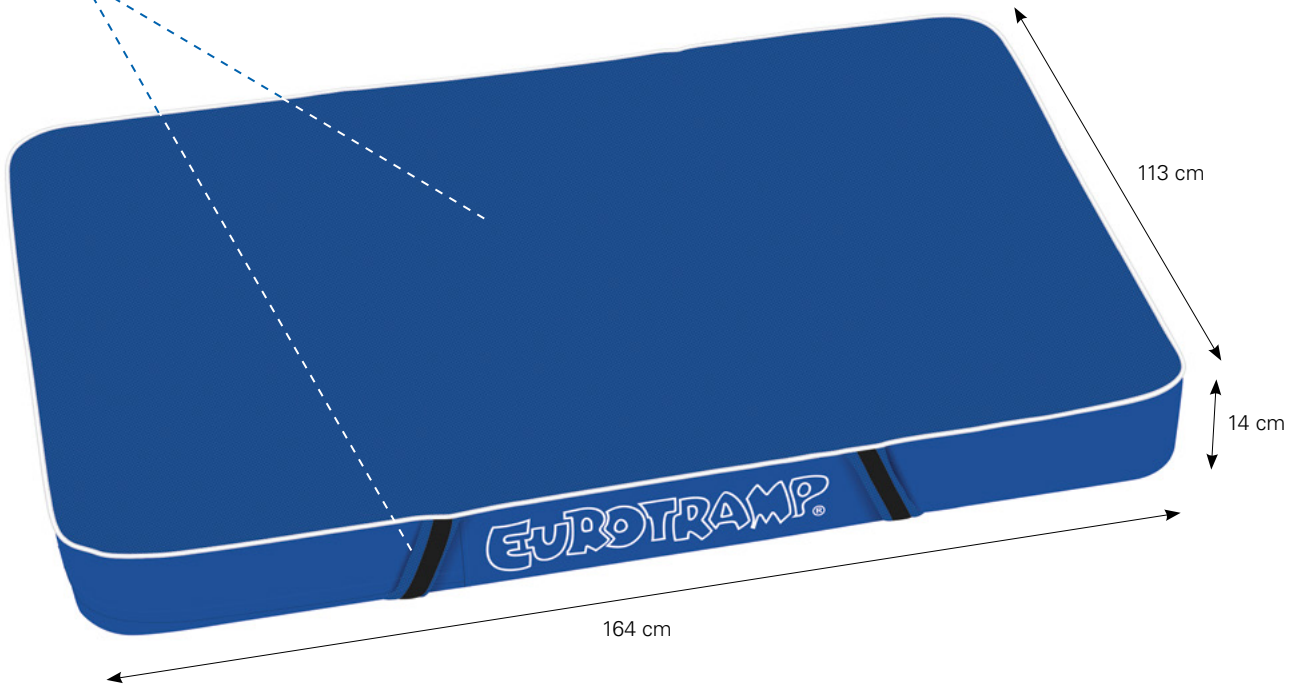

Grip material and outer fabric are pleasant to the skin

PRODUCT DETAILS:

- Developed and adapted to the revised FIG Apparatus Norms
- Excellent cushioning properties
- Weight optimized for easier handling
- Edges are rounded to avoid bumping or getting caught when pushing or throwing
- New handle design for ergonomic optimization of hand position
- Dimensions: 164 x 113 x 14 cm
- Weight: 8 kg

ARTICLE NUMBER:

- 28600 Eurotramp spotting mat