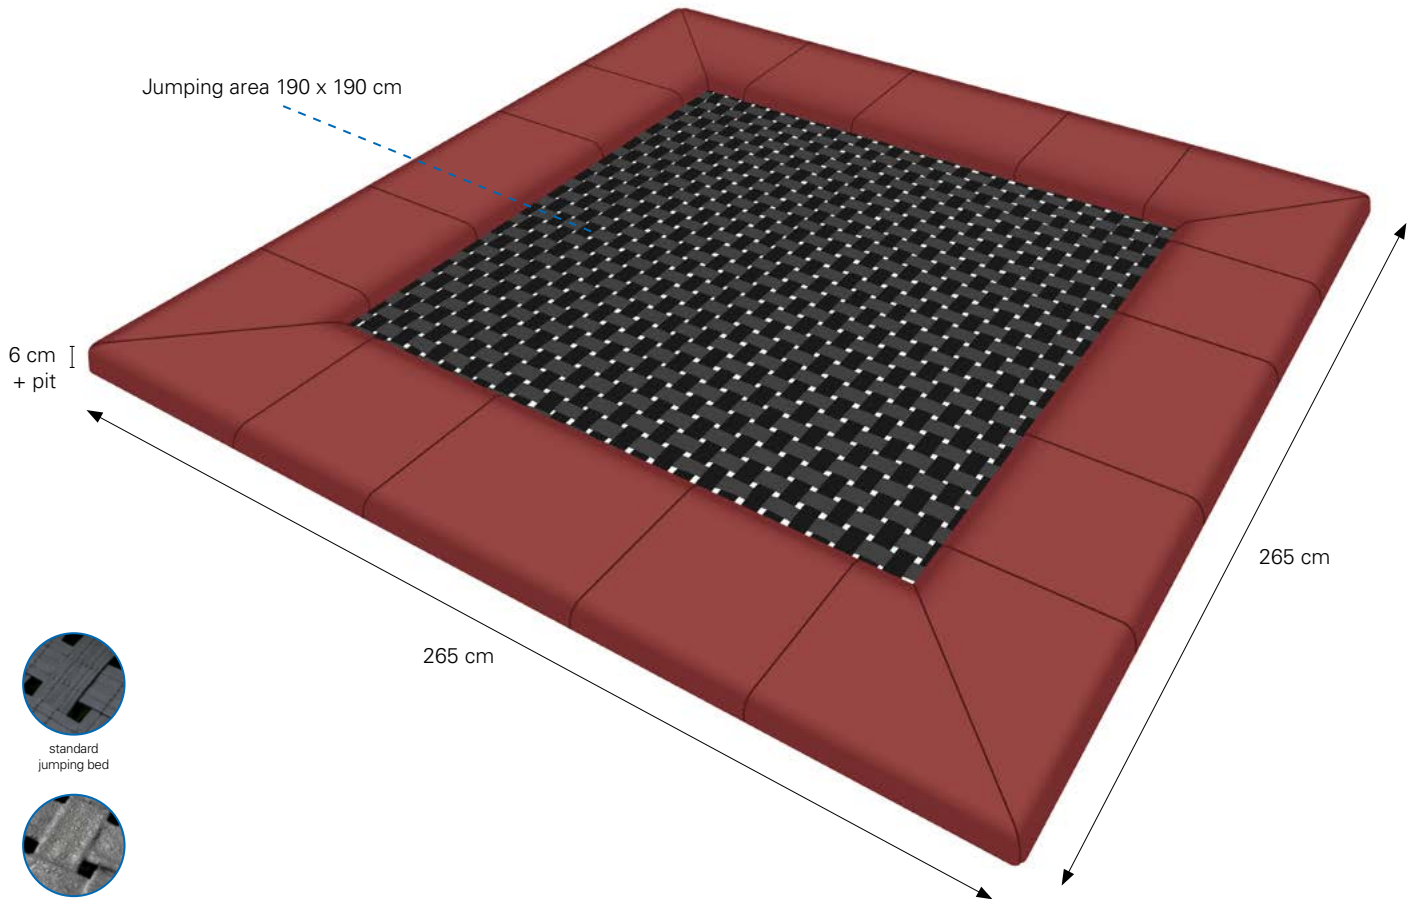

Suitable for playgrounds
according to DIN EN 1176

standard jumping bed

with special coating

rounded edges

All-season use

UV-light resistant

Water-resistant

Cold-resistant

Flame retardant

Vandal-proof

Wheelchair accessible

PRODUCT DETAILS:

- Suitable for unsupervised playground areas
- Frame: 265 x 265 cm made of special steel; hot-dip galvanized
- Jumping bed made of six-times wire-reinforced belt fabric - vandal-proof, 199 x 199 cm
- Alternatively with extra strong covering for jumping bed
- 72 steel springs (length 145 mm, Ø 20 mm)
- With robust screen printing plates
- Impact protection system with rounded edges (optional)
- Wheelchair accessible - safe and smooth entry and exit with attendant due to rounded edges
- Disassembled delivery

ARTICLE NUMBER:

- **97610** Wehrfritz FUN XL "Playground"
- **97610B** Wehrfritz FUN XL "Playground", jumping bed with special coating

Impact protection (optional)

- **E94541** Impact protection system Wehrfritz Fun XL, complete set, red