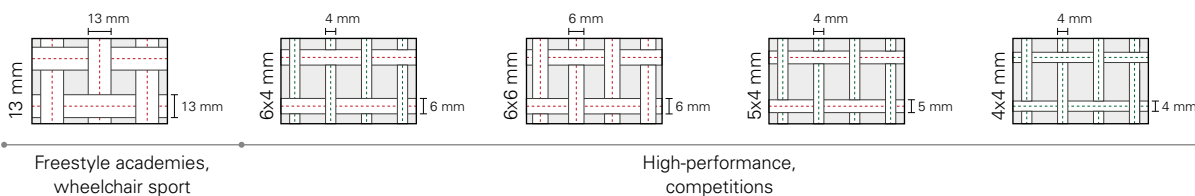

ARTICLE NUMBER:

- **96044** Ground Trampoline Grand Master Indoor 4x4 mm
- **96054** Ground Trampoline Grand Master Indoor 5x4 mm
- **96064** Ground Trampoline Grand Master Indoor 6x4 mm
- **96066** Ground Trampoline Grand Master Indoor 6x6 mm
- **96013** Ground Trampoline Grand Master Indoor 13 mm

HINT