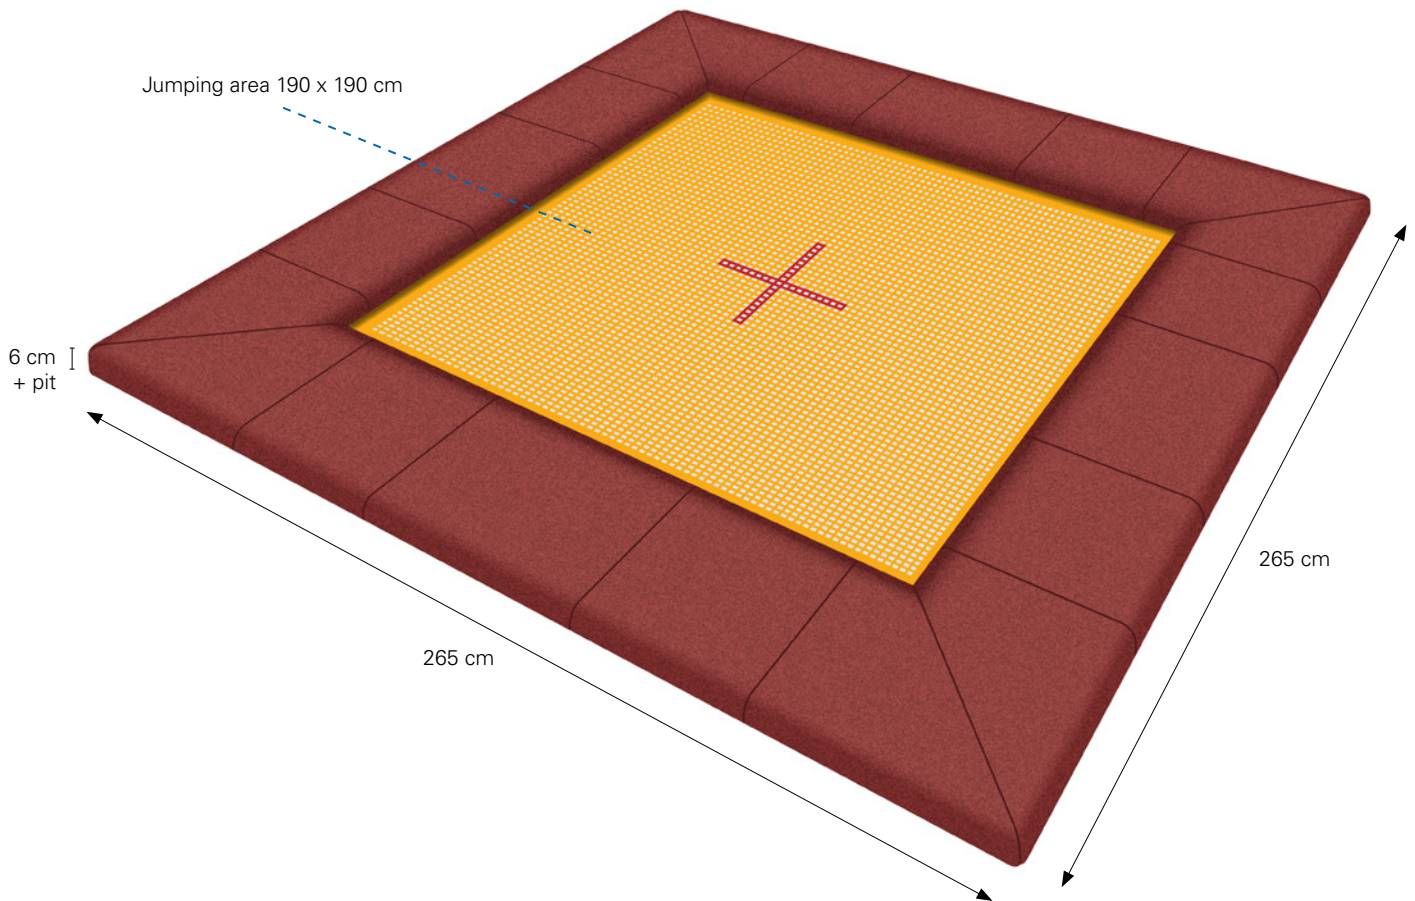

Suitable for playgrounds  
according to DIN EN 1176

PVC-coated jumping bed

All-season use

UV-light resistant

Water-resistant

Cold-resistant

Wheelchair accessible

## PRODUCT DETAILS:

- "Kindergarten" model for supervised playground areas
- Frame: 265 x 265 cm made of special steel; hot-dip galvanized
- Jumping bed made of PVC-coated synthetics, 199 x 199 cm, not vandal-proof
- 84 steel springs (length 145 mm, Ø 20 mm)
- With robust screen printing plates
- Impact protection system with rounded edges (optional)
- Wheelchair accessible - safe and smooth entry and exit with attendant due to rounded edges
- Disassembled delivery

### Impact protection (optional)

- **E94501** Impact protection system Wehrfritz Fun XL, 265 x 265 cm, complete set, red

Designed and manufactured  
exclusively for:

**Wehrfritz**  
fördern • bilden • erleben