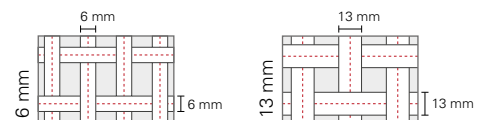

Illus.: Art. 45600 Minitramp Open-End „School“ 13 mm

PRODUCT DETAILS:

- Frame: 120 x 120 cm, flat-oval tube made of special steel; galvanized
- Legs: Round tube made of special steel, adjustable in height; galvanized
- “Premium” and “Standard” model: legs strengthened by brace
- Jumping bed: 60 x 70 cm, made of 6x6 mm / 13 mm wide weaved nylon bands
- 32 steel springs (length 185 mm, Ø 32 mm); galvanized
- Shock absorbing and stable frame pads

ARTICLE NUMBER:

- **45300** Minitramp Open-End “Premium” 6x6 mm
- **45500** Minitramp Open-End “Standard” 13 mm
- **4600** Minitramp Open-End “School” 13 mm

Jumping beds:

- **E21545** Jumping bed 60 x 70 cm with 13 mm wide nylon bands
- **E21345** Jumping bed 60 x 70 cm with 6x6 mm woven nylon bands