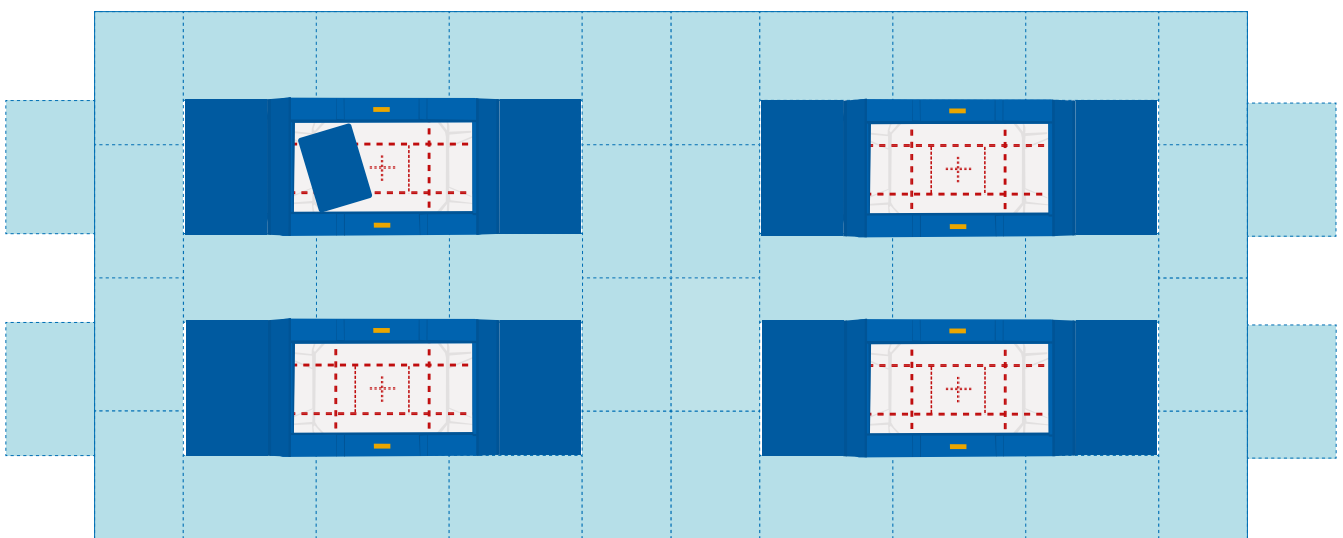

PRODUCT DETAILS:

- Flat and stable core with high-density absorbent foam
- 4 handy grips
- Top layer of heat-absorbent needle felt
- Seams covered with 2 mm thick, 15 cm wide velour / velcro strips
- Rapid load absorption, high degree of damping, very stable
- 4-sided coupling
- Reinforced edging, sandwich core

ARTICLE NUMBER:

- 28330 Surrounding mat Spieth, 1 piece

Illus.: Plan for surrounding mats - FIG trampoline competitions