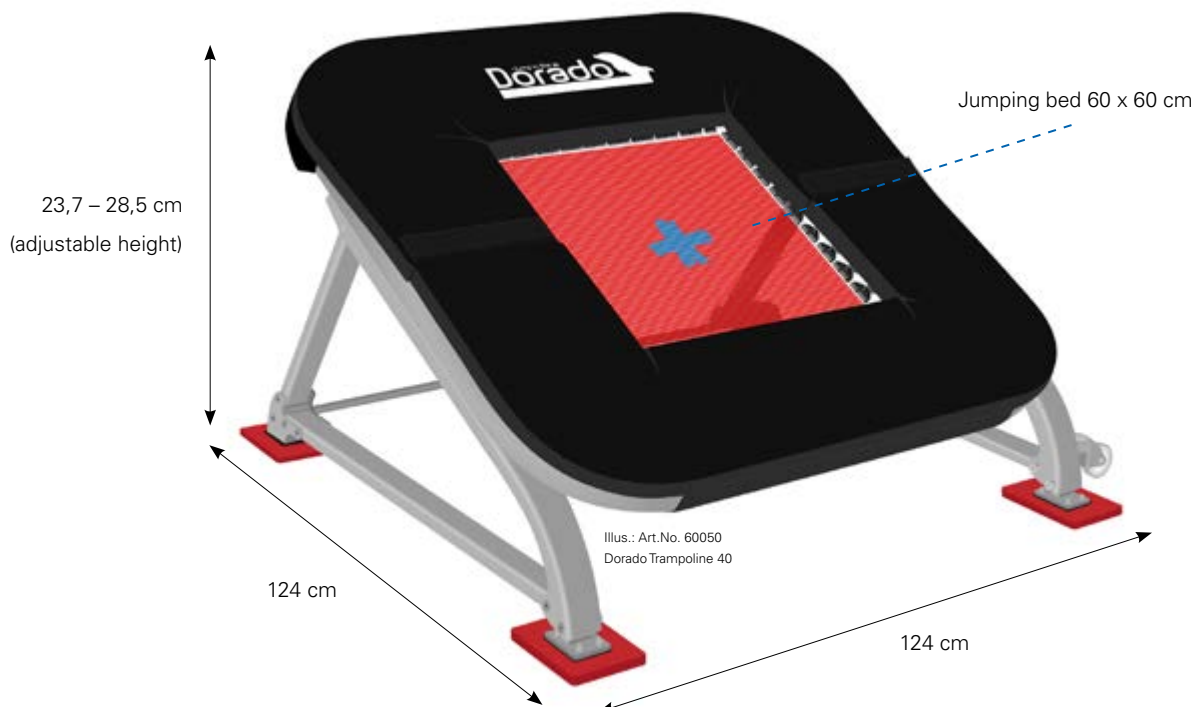

## PRODUCT DETAILS:

- Frame: extremely stable, rectangular tube 124 x 124 cm, powder-coated
- Legs: founded as one part, with antislippery plates; optionally the legs are adjustable in height and have a rust-free inner tube
- Jumping bed: String Bed 60 x 60 cm
- 40 / 36 steel springs
- Shock absorbing and stable 30 mm frame pads
- With transport rollers
- Extremely powerful due to free-swinging springs

## ARTICLE NUMBER:

- **60050** Dorado Trampoline 40 (springs), jumping bed red - provides a smooth and gentle rebound; *senior and elite gymnasts.*
- **60051** Dorado Technik Trainer 40 (springs), jumping bed blue - with focus on training techniques; *senior and elite gymnasts.*
- **60052** Dorado Trampoline 36 (springs), jumping bed yellow - provides a smooth and gentle rebound; *junior, senior and elite gymnasts*
- **60053** Dorado Technik Trainer 36 (springs), jumping bed green - with focus on training techniques; *junior, senior and elite gymnasts*