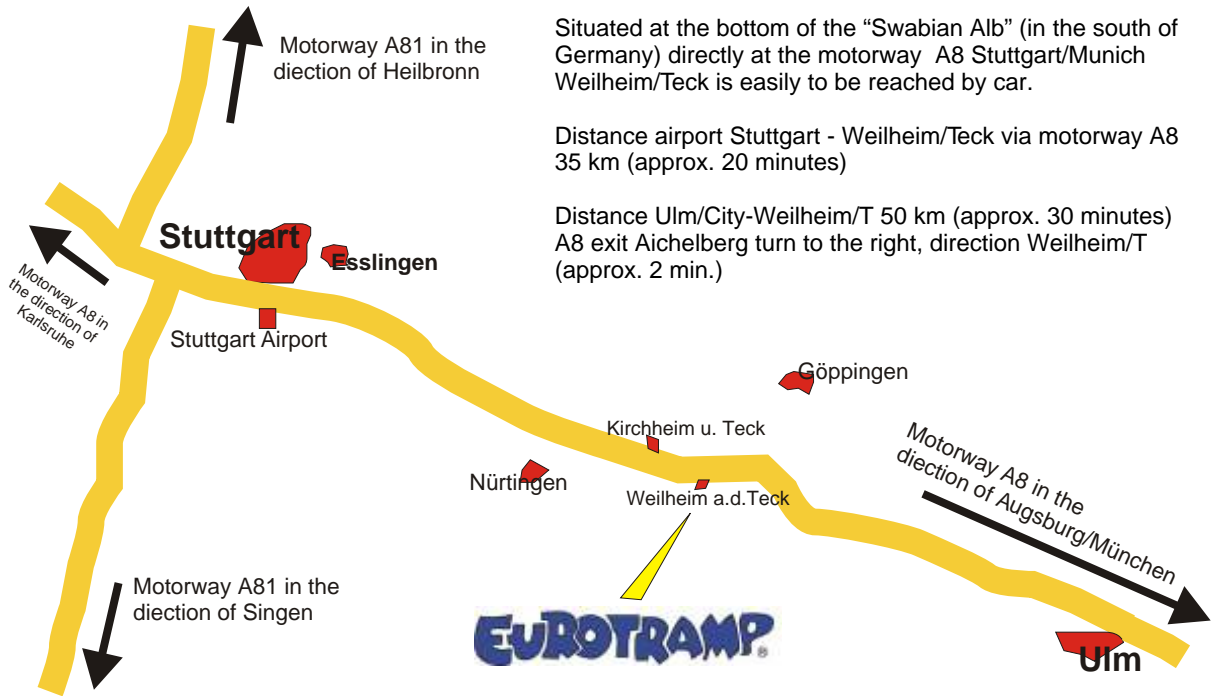

## Your way to us

### You will find us:

**By car:** Entering Weilheim/T (approx. 2 minutes from highway) you will find us by turning to the right approx. 50m before DEA filling station.

**By truck:** Driving into Weilheim/T turn to the right after DEA filling station, direction Kirchheim/T, next turn after "Fischer Bus" to the right, after 20 m again to the right then go ahead.